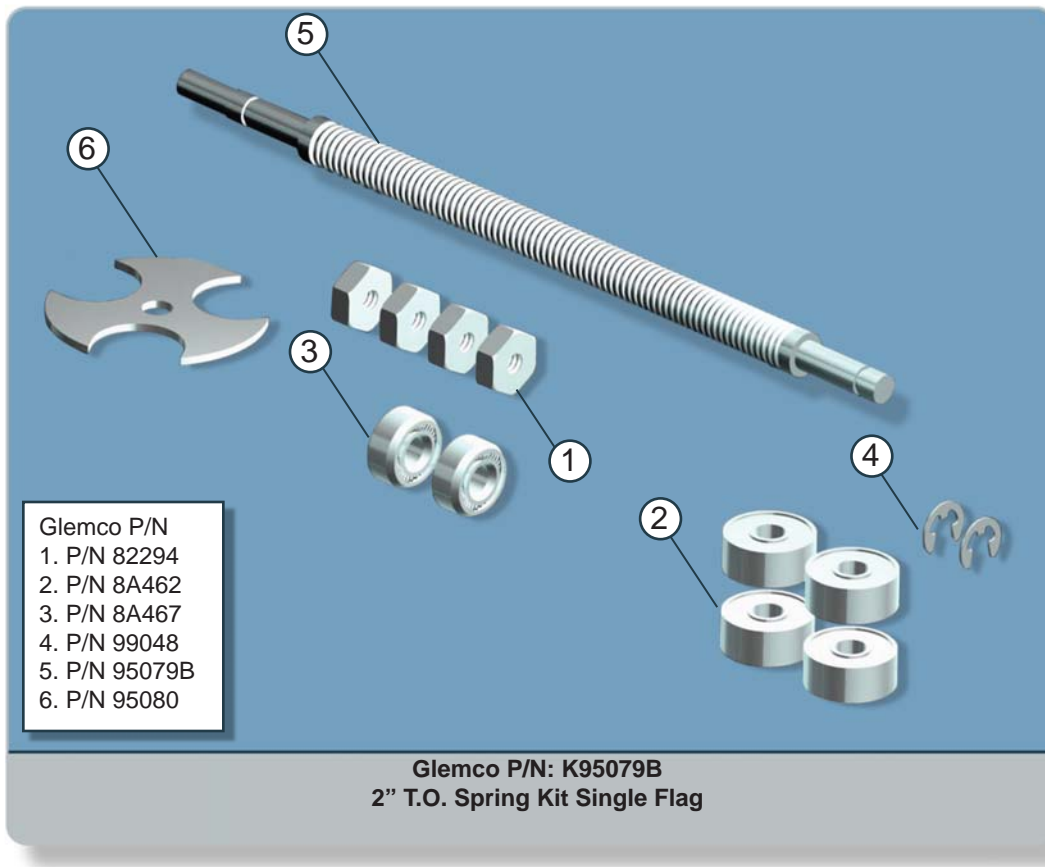

Glemco P/N: K95079A
3" T.O. Spring Kit, Single Flag