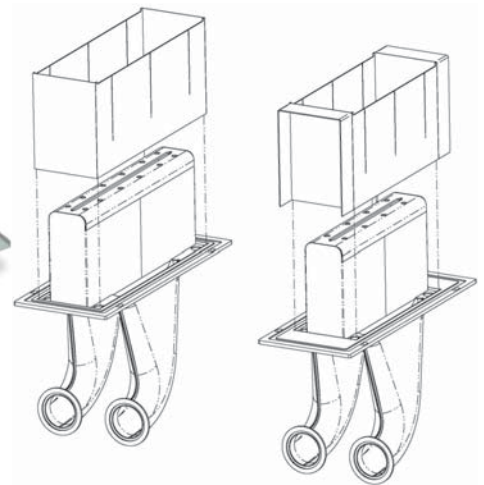

Glemco P/N: K95079A
3" T.O. Spring Kit, Single Flag

Injector Vent Assemblies Repairs

Glemco P/N: 99126R - 12"

Glemco P/N: 99125R - 15.5"

*Repairs

Glemco Offers Refurbishment of Worn and Damaged IVA Assemblies.