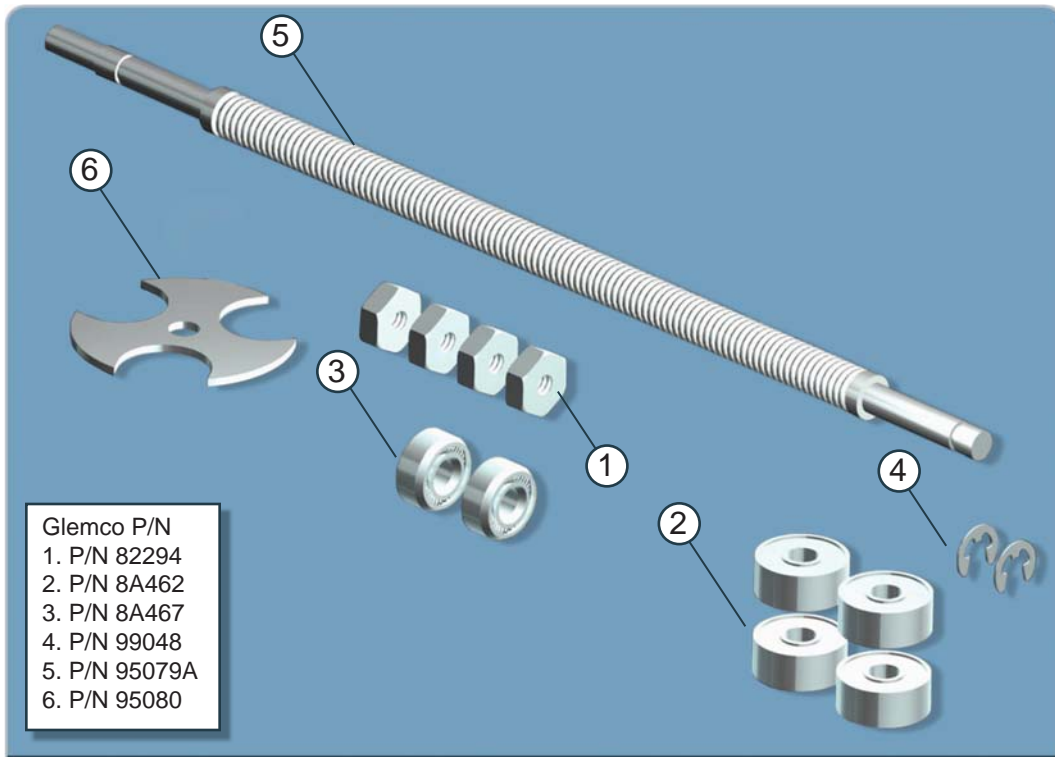

Glemco P/N: 95020
OEM: 972167-001

* Glemco TSR Nitrogen Shield

Our Engineered Screen Functions Like A Bellows. The Convolutions Allow The Screen Material To Expand And Contract. The Engineered Screen Is Geometrically Designed To Accommodate Thermal Induced Strain WITHOUT BUCKLING!

* Repairs

Glemco Also Offers the Repair of Secondary Seals for your Shields.

12 Inch Nitrogen Shields for use in WJ1000

Glemco P/N: 95030
OEM: 918032-001

Glemco P/N: 95055GT
OEM: 918042-001

Glemco P/N: 95055MT
OEM: 918042-001

15.5 Inch Shields for use in WJ999, WJ999R, and WJ999TEOS

Glemco P/N: 95010
OEM: 986665-001

Glemco P/N: 95010W
OEM: 918035-001

Glemco P/N: 95010WL
OEM: 972167-001

Teflon Plugs

Air Knives

Spider Tubes

Toroidal Orifice Rebuild Kits

- Glemco P/N
- 1. P/N 82294
 - 2. P/N 8A462
 - 3. P/N 8A467
 - 4. P/N 99048
 - 5. P/N 95079
 - 6. P/N 95080

Glemco P/N: K95079
3" T.O. Spring Kit, Dual Flag

- Glemco P/N
- 1. P/N 82294
 - 2. P/N 8A462
 - 3. P/N 8A467
 - 4. P/N 99048
 - 5. P/N 95079A
 - 6. P/N 95080