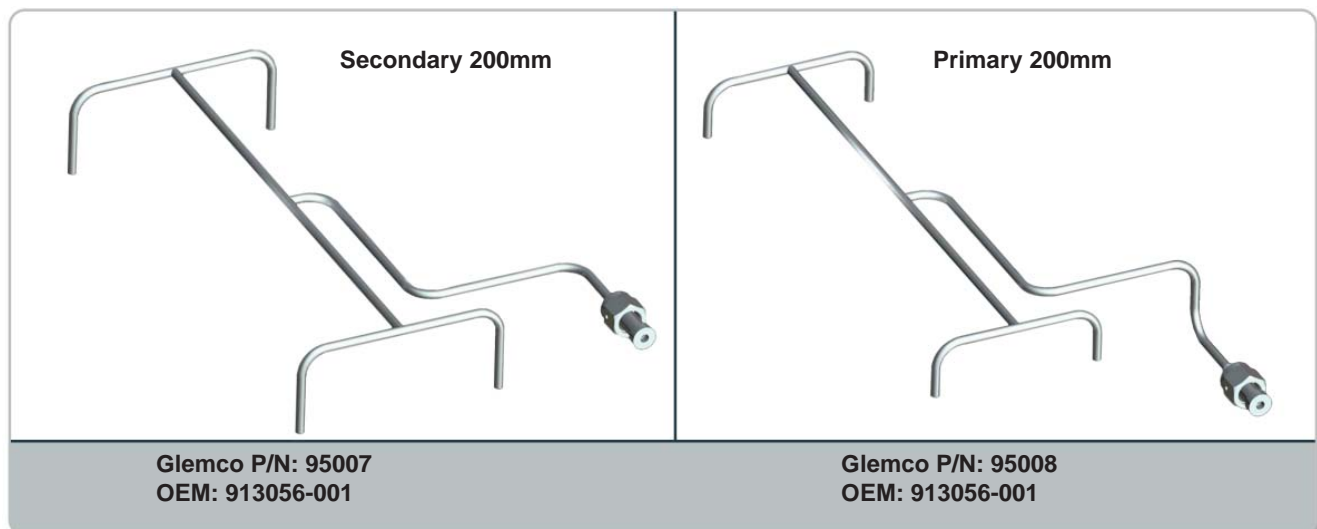

Glemco P/N: 95020
OEM: 972167-001

* Glemco TSR Nitrogen Shield

Our Engineered Screen Functions Like A Bellows. The Convolutions Allow The Screen Material To Expand And Contract. The Engineered Screen Is Geometrically Designed To Accommodate Thermal Induced Strain WITHOUT BUCKLING!

15.5 Inch Shields for use in WJ999, WJ999R, and WJ999TEOS

Glemco P/N: 95010
OEM: 986665-001

Glemco P/N: 95010W
OEM: 918035-001

Glemco P/N: 95010WL
OEM: 972167-001

Teflon Plugs

Air Knives

Spider Tubes

Toroidal Orifice Rebuild Kits

- Glemco P/N
- 1. P/N 82294
 - 2. P/N 8A462
 - 3. P/N 8A467
 - 4. P/N 99048
 - 5. P/N 95079
 - 6. P/N 95080

Glemco P/N: K95079
3" T.O. Spring Kit, Dual Flag

- Glemco P/N
- 1. P/N 82294
 - 2. P/N 8A462
 - 3. P/N 8A467
 - 4. P/N 99048
 - 5. P/N 95079A
 - 6. P/N 95080