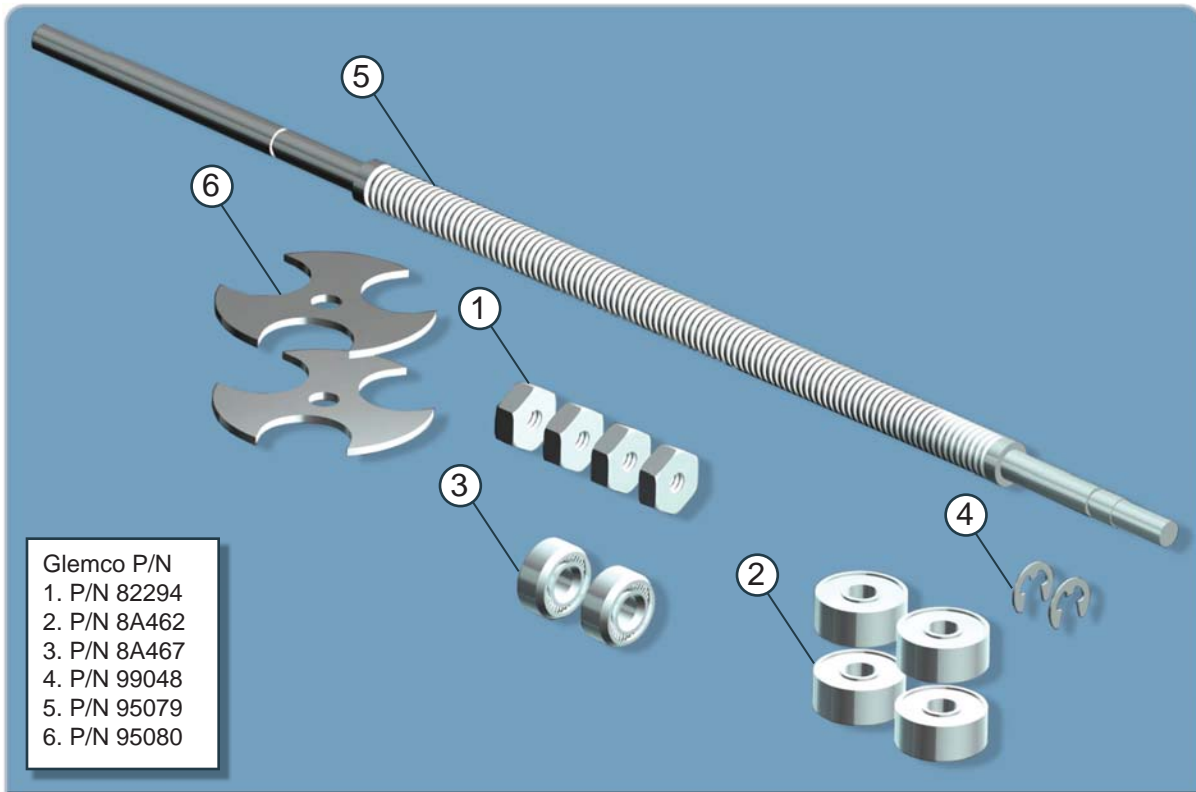

Glemco P/N: 95020
OEM: 972167-001

* Glemco TSR Nitrogen Shield

Our Engineered Screen Functions Like A Bellows. The Convolutions Allow The Screen Material To Expand And Contract. The Engineered Screen Is Geometrically Designed To Accommodate Thermal Induced Strain WITHOUT BUCKLING!

* Repairs

Glemco Also Offers the Repair of Secondary Seals for your Shields.

12 Inch Nitrogen Shields for use in WJ1000

Glemco P/N: 95030
OEM: 918032-001

Glemco P/N: 95055GT
OEM: 918042-001

Glemco P/N: 95055MT
OEM: 918042-001

15.5 Inch Shields for use in WJ999, WJ999R, and WJ999TEOS

Glemco P/N: 95010
OEM: 986665-001

Glemco P/N: 95010W
OEM: 918035-001

Glemco P/N: 95010WL
OEM: 972167-001

Teflon Plugs

Air Knives

Spider Tubes

Toroidal Orifice Rebuild Kits

- Glemco P/N
- 1. P/N 82294
 - 2. P/N 8A462
 - 3. P/N 8A467
 - 4. P/N 99048
 - 5. P/N 95079
 - 6. P/N 95080

Glemco P/N: K95079
3" T.O. Spring Kit, Dual Flag

- Glemco P/N
- 1. P/N 82294
 - 2. P/N 8A462
 - 3. P/N 8A467
 - 4. P/N 99048
 - 5. P/N 95079A
 - 6. P/N 95080