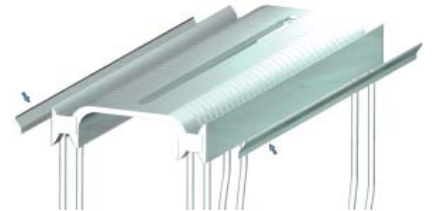

Glemco P/N: 95020
OEM: 972167-001

* Glemco TSR Nitrogen Shield

Our Engineered Screen Functions Like A Bellows. The Convolutions Allow The Screen Material To Expand And Contract. The Engineered Screen Is Geometrically Designed To Accommodate Thermal Induced Strain WITHOUT BUCKLING!

* Repairs

Glemco Also Offers the Repair of Secondary Seals for your Shields.

12 Inch Nitrogen Shields for use in WJ1000

Glemco P/N: 95030
OEM: 918032-001

Glemco P/N: 95055GT
OEM: 918042-001

Glemco P/N: 95055MT
OEM: 918042-001