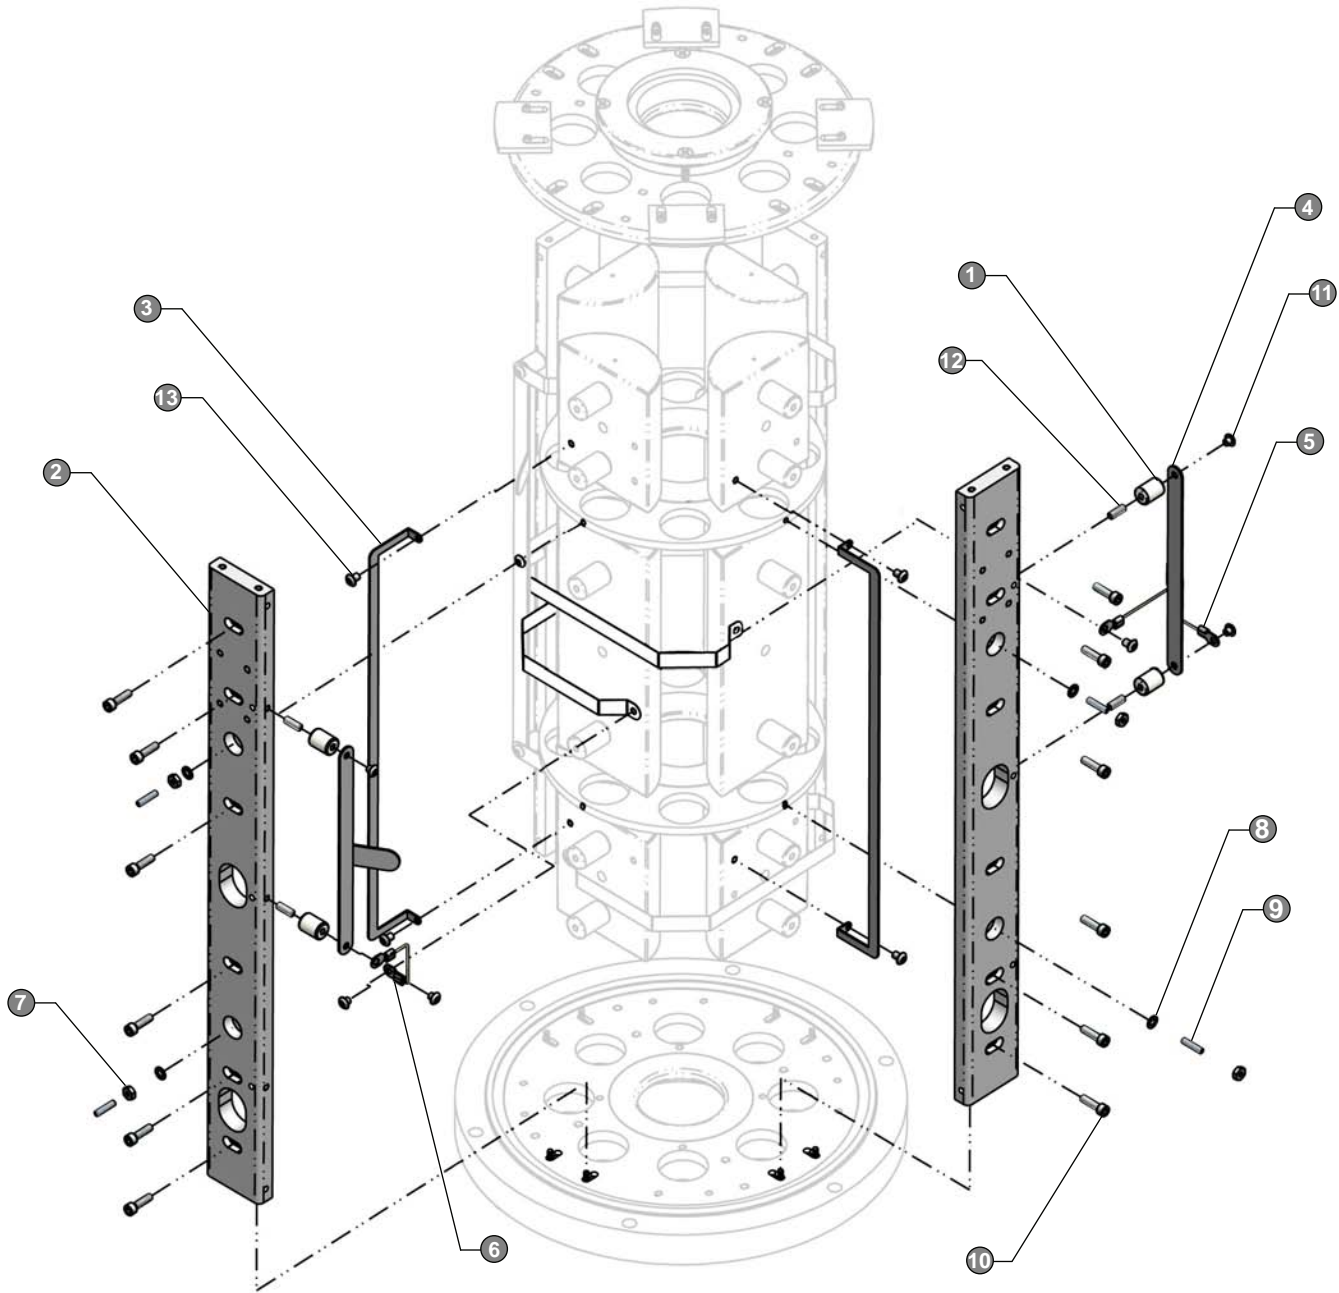

Item	P/N	Description	OEM	QTY
1	40907	Quadrupole Magnet Ring	6692-0014-2001	1
2	40910	Quadrupole Ring Aperture, Graphite	0295-0013-2001	2
3	40913	End Plate	5880-0223-3001	2
4	40917	Base Plate	2010-0012-3001	1
5	40922	Clamp	7299-0006-1001	4
6	82220	O-Ring - 264 Buna-N	35S4023	1
7	82411	SHCS 6-32 X 3/8" SST	E47000017	24
8	82799	FHPS 6-32 x 3/4 82°	No Reference	4
9	82800	FHPS 8-32 x 3/4 82°	No Reference	4

Item	P/N	Description	OEM	QTY
1	30681	Ceramic Standoff 3/8 X 1/2	7230-0003-0004	10
2	40912	Support Bar, Aluminum	0435-0024-3001	4
3	40916	Quadrapole Strap	No Reference	2
4	40923	Connector Strap	No Reference	2
5	40924	Long Connector Strap	No Reference	1
6	40925	Short Connector Strap	No Reference	1
7	82294	Nut 4-40 Hex 18-8 SST	5053-0001-0042	8
8	82600	No.4 Internal Tooth Lock-Washer	8464-0001-0004	8
9	82713	VSHCS 4-40 x 1/2 18-8 SST	No Reference	8
10	82722	VSHCS 6-32 x 1/2" 18-8 SST	0996-0004-0002	24
11	82723	Vented Screw 6-32 x 3/16 PHPS 18-8 SST	No Reference	12
12	82724	Set Screw, 6-32 X 3/8", SST	6996-0009-6203	10
13	82726	Vented Screw 6-32 x 1/4 PHPS 18-8 SST	No Reference	16

Item	P/N	Description	OEM	QTY
1	40909	Long Pole Piece, Aluminum	5936-0003-2001	4
2	40911	Quadrupole Ring Aperture	0295-0014-2001	2
3	40914	Aperture Mounting Plate	5880-0224-2001	2
4	40915	Short Pole Piece	5936-0004-2001	8
5	40921	Ceramic Standoff 1/2 x 3/4	7230-0003-0020	24
6	82456	No. 4 Washer, 028" Thick X .125" ID X .250" OD SST	1331-062-00	4
7	82729	Vented Set Screw 6-32x1/2 18-8SST	No Reference	24
8	83630	PHCS 4-40 x 1/4 18-8 SST	No Reference	4