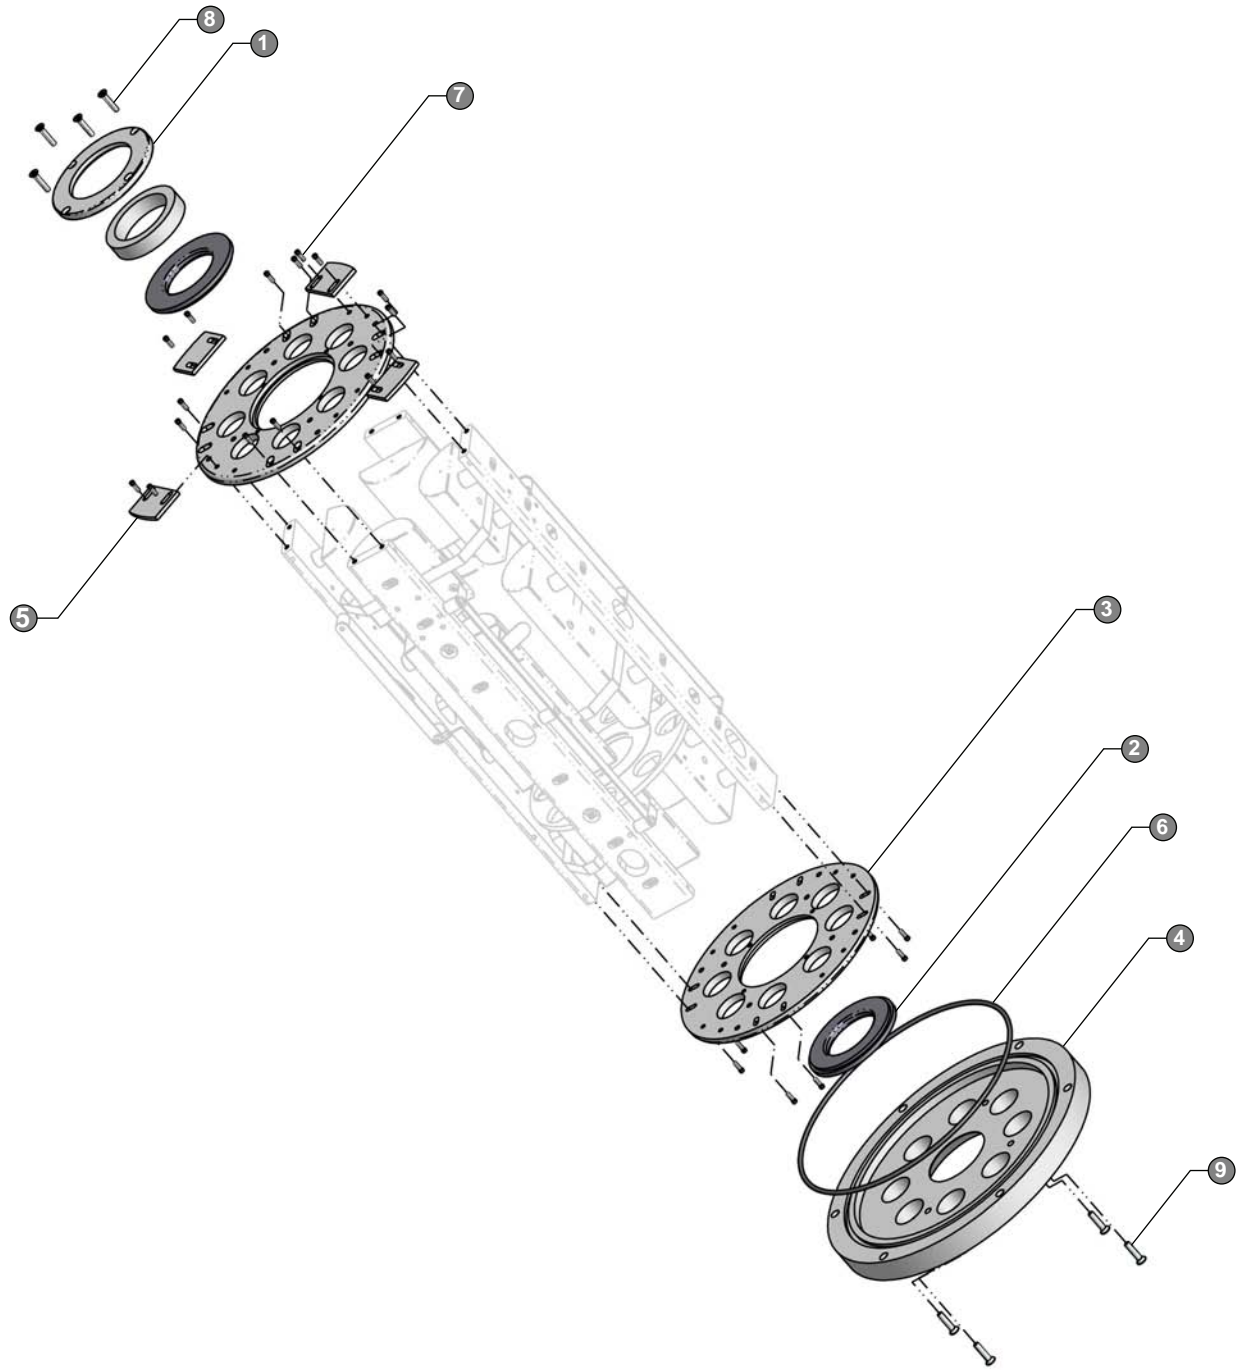

Item	P/N	Description	OEM	QTY
1	40907	Quadrupole Magnet Ring	6692-0014-2001	1
2	40910	Quadrupole Ring Aperture, Graphite	0295-0013-2001	2
3	40913	End Plate	5880-0223-3001	2
4	40917	Base Plate	2010-0012-3001	1
5	40922	Clamp	7299-0006-1001	4
6	82220	O-Ring - 264 Buna-N	35S4023	1
7	82411	SHCS 6-32 X 3/8" SST	E47000017	24
8	82799	FHPS 6-32 x 3/4 82°	No Reference	4
9	82800	FHPS 8-32 x 3/4 82°	No Reference	4