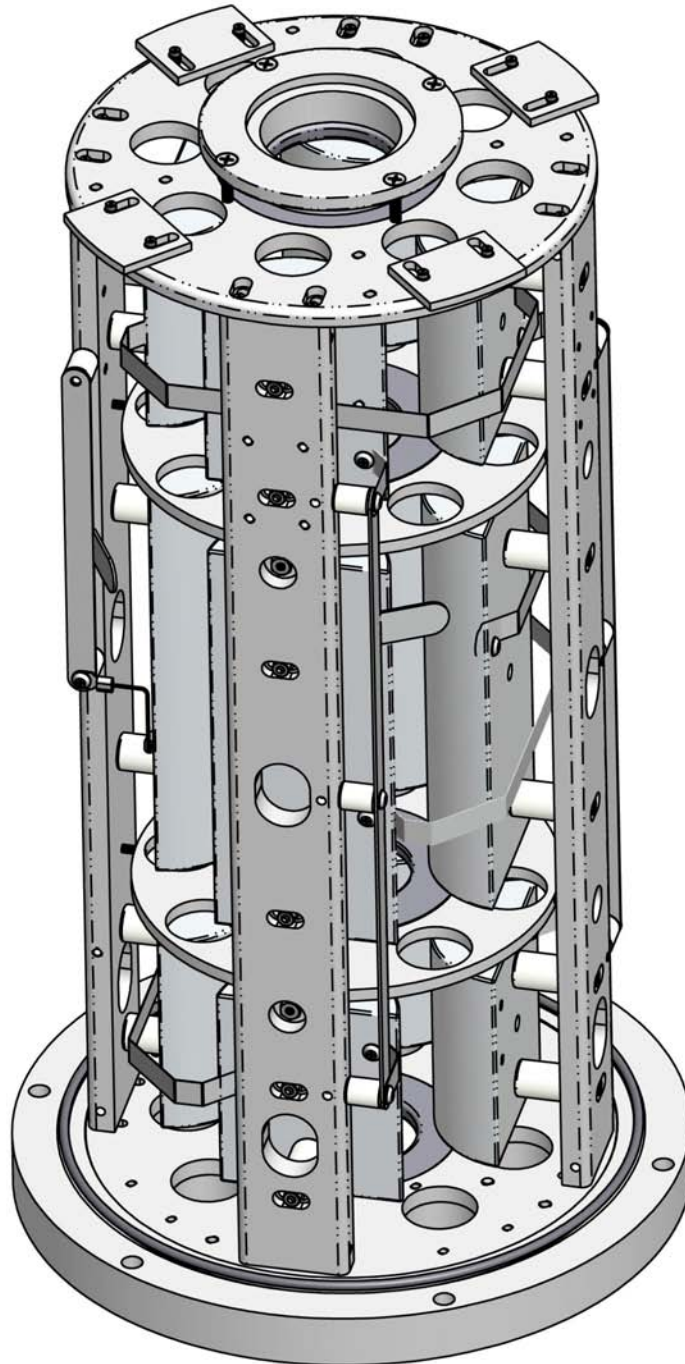

Components For 6200 Quadrapole Assembly

We offer cleaning and refurbishing services for the quadrapole assembly.

For **P/N 40905**, refer to **P/N 40905R**.

Standard Service will clean all components and will replace:

Item	P/N	Description	OEM	QTY
1	40907	Quadrupole Magnet Ring	6692-0014-2001	1
2	40910	Quadrupole Ring Aperture, Graphite	0295-0013-2001	2
3	40913	End Plate	5880-0223-3001	2
4	40917	Base Plate	2010-0012-3001	1
5	40922	Clamp	7299-0006-1001	4
6	82220	O-Ring - 264 Buna-N	35S4023	1
7	82411	SHCS 6-32 X 3/8" SST	E47000017	24
8	82799	FHPS 6-32 x 3/4 82°	No Reference	4
9	82800	FHPS 8-32 x 3/4 82°	No Reference	4

Item	P/N	Description	OEM	QTY
1	30681	Ceramic Standoff 3/8 X 1/2	7230-0003-0004	10
2	40912	Support Bar, Aluminum	0435-0024-3001	4
3	40916	Quadrapole Strap	No Reference	2
4	40923	Connector Strap	No Reference	2
5	40924	Long Connector Strap	No Reference	1
6	40925	Short Connector Strap	No Reference	1
7	82294	Nut 4-40 Hex 18-8 SST	5053-0001-0042	8
8	82600	No.4 Internal Tooth Lock-Washer	8464-0001-0004	8
9	82713	VSHCS 4-40 x 1/2 18-8 SST	No Reference	8
10	82722	VSHCS 6-32 x 1/2" 18-8 SST	0996-0004-0002	24
11	82723	Vented Screw 6-32 x 3/16 PHPS 18-8 SST	No Reference	12
12	82724	Set Screw, 6-32 X 3/8", SST	6996-0009-6203	10
13	82726	Vented Screw 6-32 x 1/4 PHPS 18-8 SST	No Reference	16

Item	P/N	Description	OEM	QTY
1	40909	Long Pole Piece, Aluminum	5936-0003-2001	4
2	40911	Quadrupole Ring Aperture	0295-0014-2001	2
3	40914	Aperture Mounting Plate	5880-0224-2001	2
4	40915	Short Pole Piece	5936-0004-2001	8
5	40921	Ceramic Standoff 1/2 x 3/4	7230-0003-0020	24
6	82456	No. 4 Washer, 028" Thick X .125" ID X .250" OD SST	1331-062-00	4
7	82729	Vented Set Screw 6-32x1/2 18-8SST	No Reference	24
8	83630	PHCS 4-40 x 1/4 18-8 SST	No Reference	4