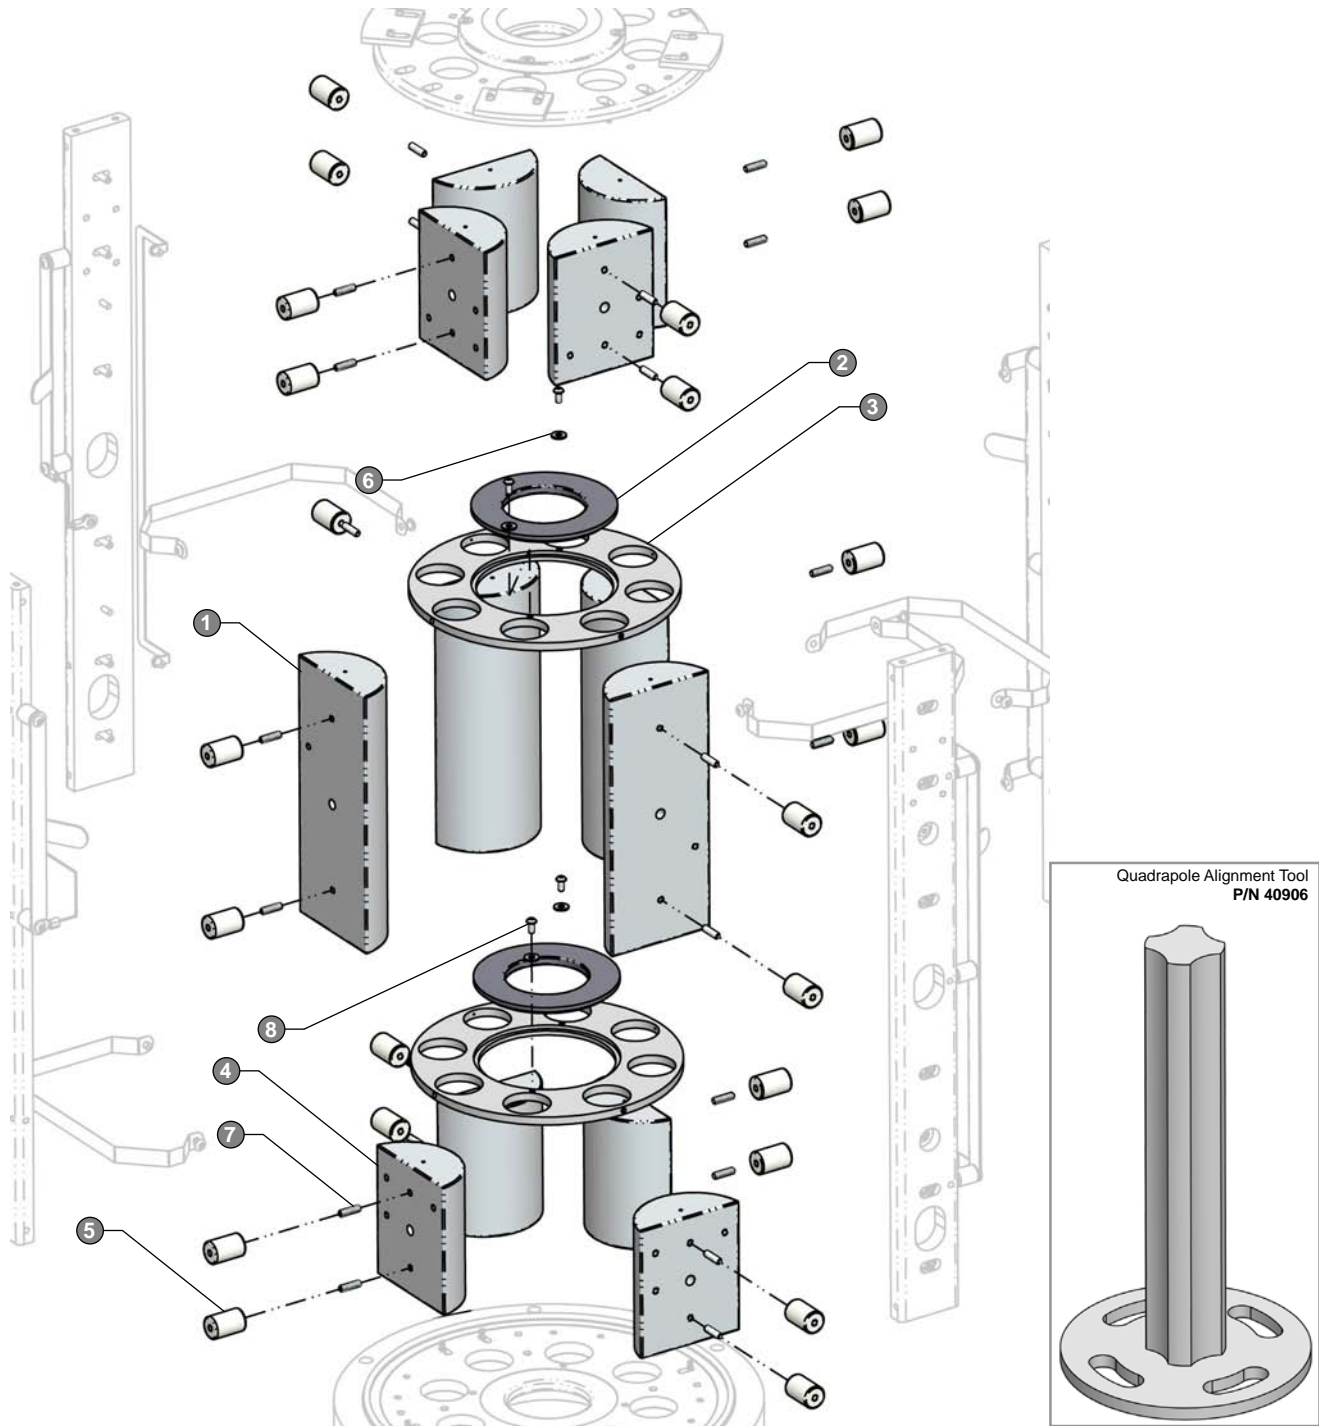

Item	P/N	Description	OEM	QTY
1	40907	Quadrupole Magnet Ring	6692-0014-2001	1
2	40910	Quadrupole Ring Aperture, Graphite	0295-0013-2001	2
3	40913	End Plate	5880-0223-3001	2
4	40917	Base Plate	2010-0012-3001	1
5	40922	Clamp	7299-0006-1001	4
6	82220	O-Ring - 264 Buna-N	35S4023	1
7	82411	SHCS 6-32 X 3/8" SST	E47000017	24
8	82799	FHPS 6-32 x 3/4 82°	No Reference	4
9	82800	FHPS 8-32 x 3/4 82°	No Reference	4

Item	P/N	Description	OEM	QTY
1	30681	Ceramic Standoff 3/8 X 1/2	7230-0003-0004	10
2	40912	Support Bar, Aluminum	0435-0024-3001	4
3	40916	Quadrapole Strap	No Reference	2
4	40923	Connector Strap	No Reference	2
5	40924	Long Connector Strap	No Reference	1
6	40925	Short Connector Strap	No Reference	1
7	82294	Nut 4-40 Hex 18-8 SST	5053-0001-0042	8
8	82600	No.4 Internal Tooth Lock-Washer	8464-0001-0004	8
9	82713	VSHCS 4-40 x 1/2 18-8 SST	No Reference	8
10	82722	VSHCS 6-32 x 1/2" 18-8 SST	0996-0004-0002	24
11	82723	Vented Screw 6-32 x 3/16 PHPS 18-8 SST	No Reference	12
12	82724	Set Screw, 6-32 X 3/8", SST	6996-0009-6203	10
13	82726	Vented Screw 6-32 x 1/4 PHPS 18-8 SST	No Reference	16

Item	P/N	Description	OEM	QTY
1	40909	Long Pole Piece, Aluminum	5936-0003-2001	4
2	40911	Quadrupole Ring Aperture	0295-0014-2001	2
3	40914	Aperture Mounting Plate	5880-0224-2001	2
4	40915	Short Pole Piece	5936-0004-2001	8
5	40921	Ceramic Standoff 1/2 x 3/4	7230-0003-0020	24
6	82456	No. 4 Washer, 028" Thick X .125" ID X .250" OD SST	1331-062-00	4
7	82729	Vented Set Screw 6-32x1/2 18-8SST	No Reference	24
8	83630	PHCS 4-40 x 1/4 18-8 SST	No Reference	4