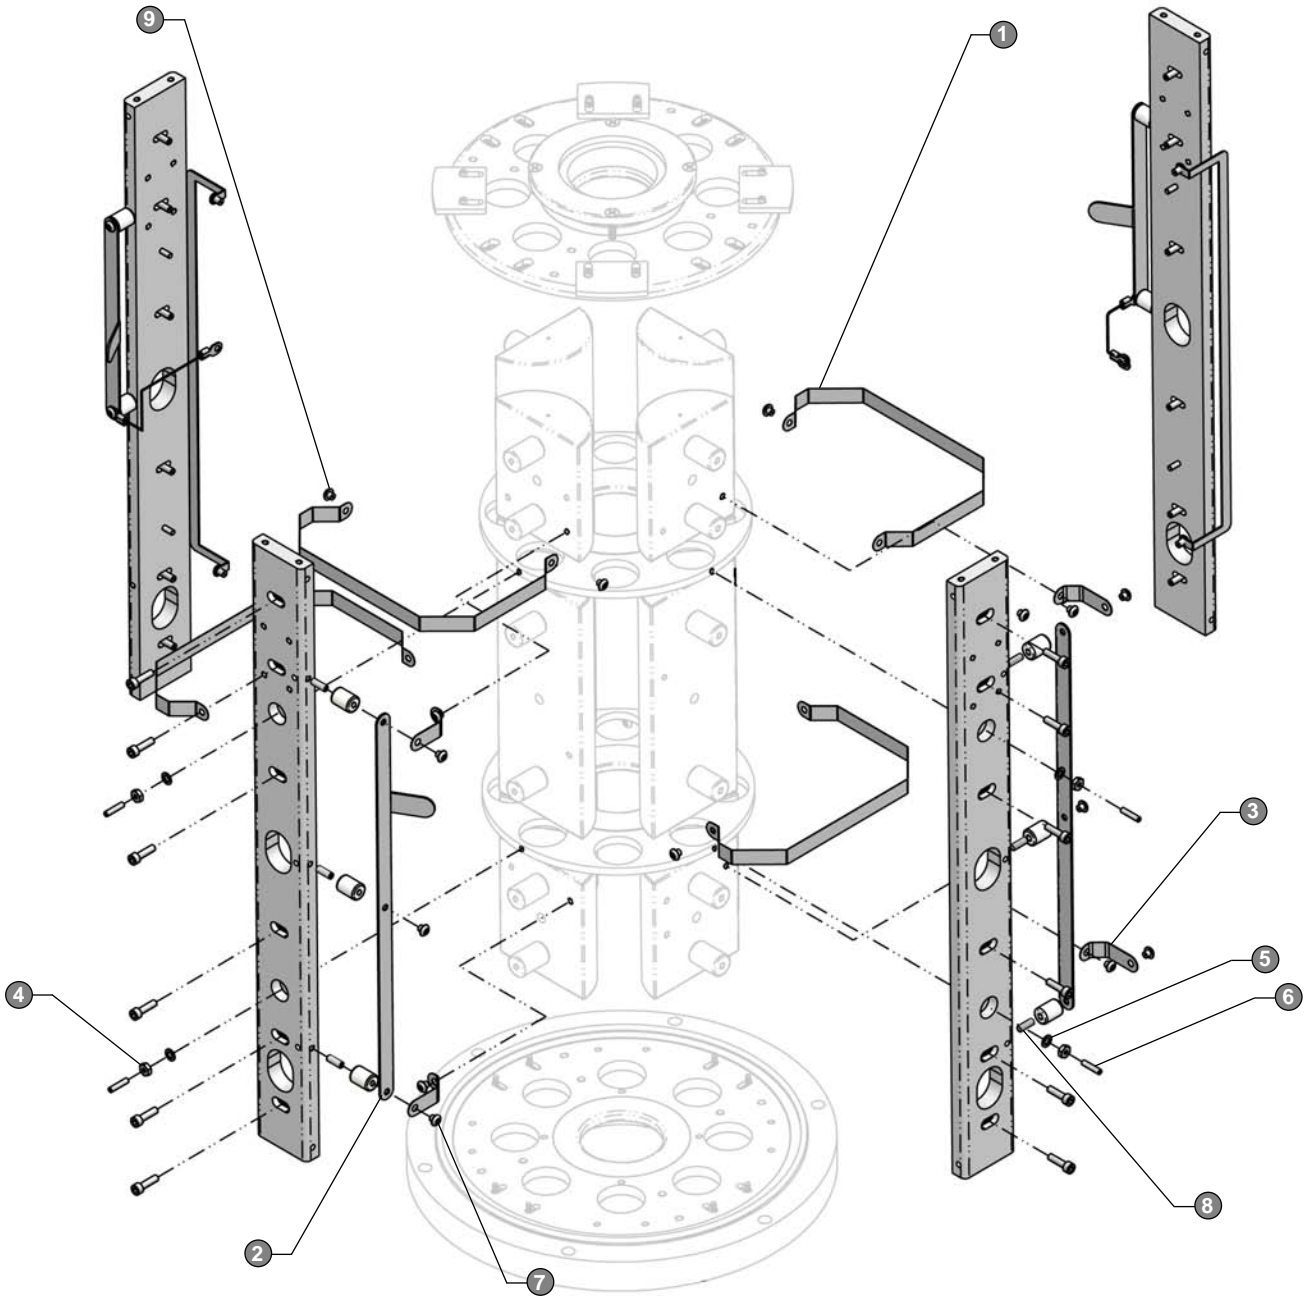

Item	P/N	Description	OEM	QTY
1	40907	Quadrupole Magnet Ring	6692-0014-2001	1
2	40910	Quadrupole Ring Aperture, Graphite	0295-0013-2001	2
3	40913	End Plate	5880-0223-3001	2
4	40917	Base Plate	2010-0012-3001	1
5	40922	Clamp	7299-0006-1001	4
6	82220	O-Ring - 264 Buna-N	35S4023	1
7	82411	SHCS 6-32 X 3/8" SST	E47000017	24
8	82799	FHPS 6-32 x 3/4 82°	No Reference	4
9	82800	FHPS 8-32 x 3/4 82°	No Reference	4

Item	P/N	Description	OEM	QTY
1	30681	Ceramic Standoff 3/8 X 1/2	7230-0003-0004	10
2	40912	Support Bar, Aluminum	0435-0024-3001	4
3	40916	Quadrapole Strap	No Reference	2
4	40923	Connector Strap	No Reference	2
5	40924	Long Connector Strap	No Reference	1
6	40925	Short Connector Strap	No Reference	1
7	82294	Nut 4-40 Hex 18-8 SST	5053-0001-0042	8
8	82600	No.4 Internal Tooth Lock-Washer	8464-0001-0004	8
9	82713	VSHCS 4-40 x 1/2 18-8 SST	No Reference	8
10	82722	VSHCS 6-32 x 1/2" 18-8 SST	0996-0004-0002	24
11	82723	Vented Screw 6-32 x 3/16 PHPS 18-8 SST	No Reference	12
12	82724	Set Screw, 6-32 X 3/8", SST	6996-0009-6203	10
13	82726	Vented Screw 6-32 x 1/4 PHPS 18-8 SST	No Reference	16

Item	P/N	Description	OEM	QTY
1	40909	Long Pole Piece, Aluminum	5936-0003-2001	4
2	40911	Quadrupole Ring Aperture	0295-0014-2001	2
3	40914	Aperture Mounting Plate	5880-0224-2001	2
4	40915	Short Pole Piece	5936-0004-2001	8
5	40921	Ceramic Standoff 1/2 x 3/4	7230-0003-0020	24
6	82456	No. 4 Washer, 028" Thick X .125" ID X .250" OD SST	1331-062-00	4
7	82729	Vented Set Screw 6-32x1/2 18-8SST	No Reference	24
8	83630	PHCS 4-40 x 1/4 18-8 SST	No Reference	4